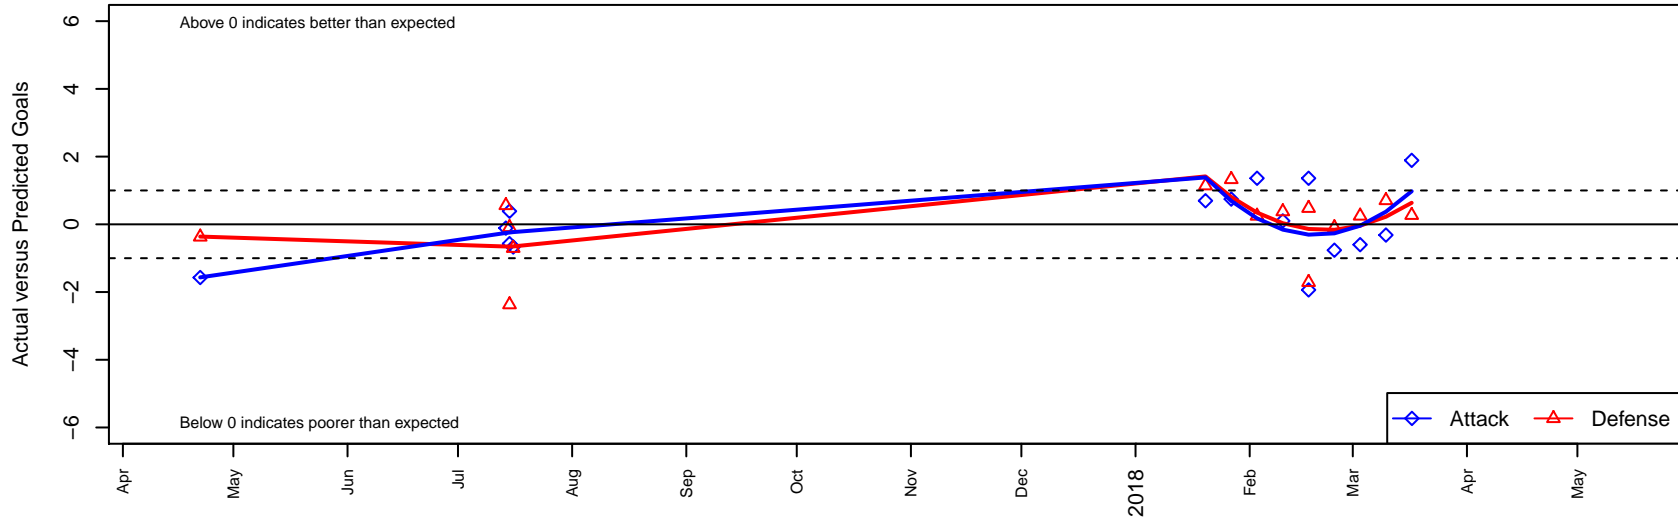

Westside Timbers Copa TS B01

Westside Timbers
 Beaverton, OR
 B01 total strength=1517
 attack=15.82 defense=9.12
 spr league = PTT Win B01 Div 1

alt names used:
 WT 01B Copa TS
 Westside Timbers 01B Copa TS

Venues played:
 2016 OYS Presidents Cup B01
 2017 Beaverton Cup U17 Silver
 2017 PTT Winter B01 Division 1

Westside Timbers Copa TS B01
 Dots are actual minus expected GF (blue circles) and GA (red triangles).
 Blue line is smoothed change in attack strength. Red is smoothed change in defense strength.

**attack and defense variance (black dot)
relative to other teams
and top 10 in region**

**attack and defense rating
relative to others at age
and all opponents in last 13 months**

Performance relative to 13 month average